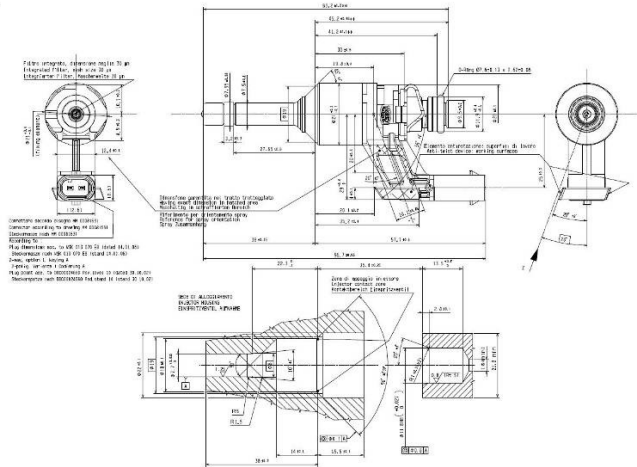

Injectors available for normal or deep installation.

Main Features

- Delivery pressure range 0.4 to 20 MPa
- Static flow range (@ 20 MPa) up to 24 g/s
- Spray pattern multihole
- Driver Peak & Hold 15 – 2.5 A

Typical Applications

In circuit and rallies application

Typical Performance

INJECTORS

RDI-2XX

Racing GDI Injector
Up to 20 MPa

Technical Characteristics

Delivery pressure range	0.4 to 20	MPa
Resistance	1.9	Ω
Inductance.....	1.8	mH
Static flow range (@ 20 MPa).....	up to 24	g/s
Driver current	15 - 2.5	A
Spray angle.....	ask for details	
Post injection.....	Bouncing free	
Power supply.....	12	V
Operating temperature range	-20 to 120	$^{\circ}\text{C}$
Connector type.....	flying or MLK	
Weight.....	80	g

Application Schematics

Dimensions

Dimensions in millimetres

RDI Family

For more information regarding the spray shape, please contact us.

Injector	RDI201	RDI202	RDI203	RDI204	RDI205	RDI206	RDI207	RDI208	RDI209	RDI210	RDI211	RDI212	RDI213	RDI214	RDI215	RDI216	RDI217		
Nominal pressure	20	20	20	20	20	20	20	20	20	20	20	20	20	20	20	20	20	20	MPa
Static flow rate	23.2	23.1	23.1	23.1	23.1	24.0	24.5	16.8	23.1	18.0	18.0	19.5	19.5	17.3	25.0	25.0	23.6		g/s