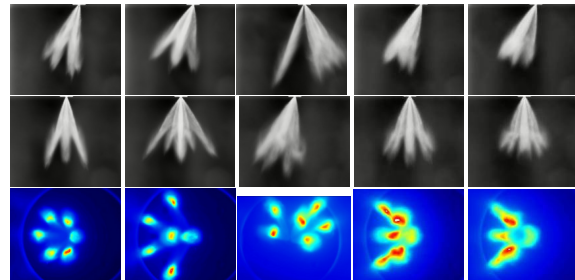

RDI-2XX

Racing GDI Injector
Up to 20 MPa

Description

RDI-2XX injector has been developed to meet the market requirements for a cost effective injector for high performance racing injection systems.

It is available in basic configuration or customized in spray shape and flow rate and can be selected in narrow precision classes.

Injectors available for normal or deep installation.

Main Features

- Delivery pressure range 0.4 to 20 MPa
- Static flow range (@ 20 MPa) up to 24 g/s
- Spray pattern multihole
- Driver Peak & Hold 15 – 2.5 A

Benefits

- High speed solenoid actuator
- Suitable for multiple injections
- World wide fuel compliance
- Short length for side mounting
- Possible central or deep assembling with extension
- Customizable spray pattern
- High precision
- Suitable for flex fuel (Ethanol)
- Small dimension & weight

Typical Applications

In circuit and rallies application

Typical Performance

INJECTORS

RDI-2XX

Racing GDI Injector
Up to 20 MPa

Technical Characteristics

Delivery pressure range	0.4 to 20	MPa
Resistance	1.9	Ω
Inductance.....	1.8	mH
Static flow range (@ 20 MPa).....	up to 24	g/s
Driver current	15 - 2.5	A
Spray angle.....	ask for details	
Post injection.....	Bouncing free	
Power supply.....	12	V
Operating temperature range	-20 to 120	$^{\circ}\text{C}$
Connector type.....	flying or MLK	
Weight.....	80	g